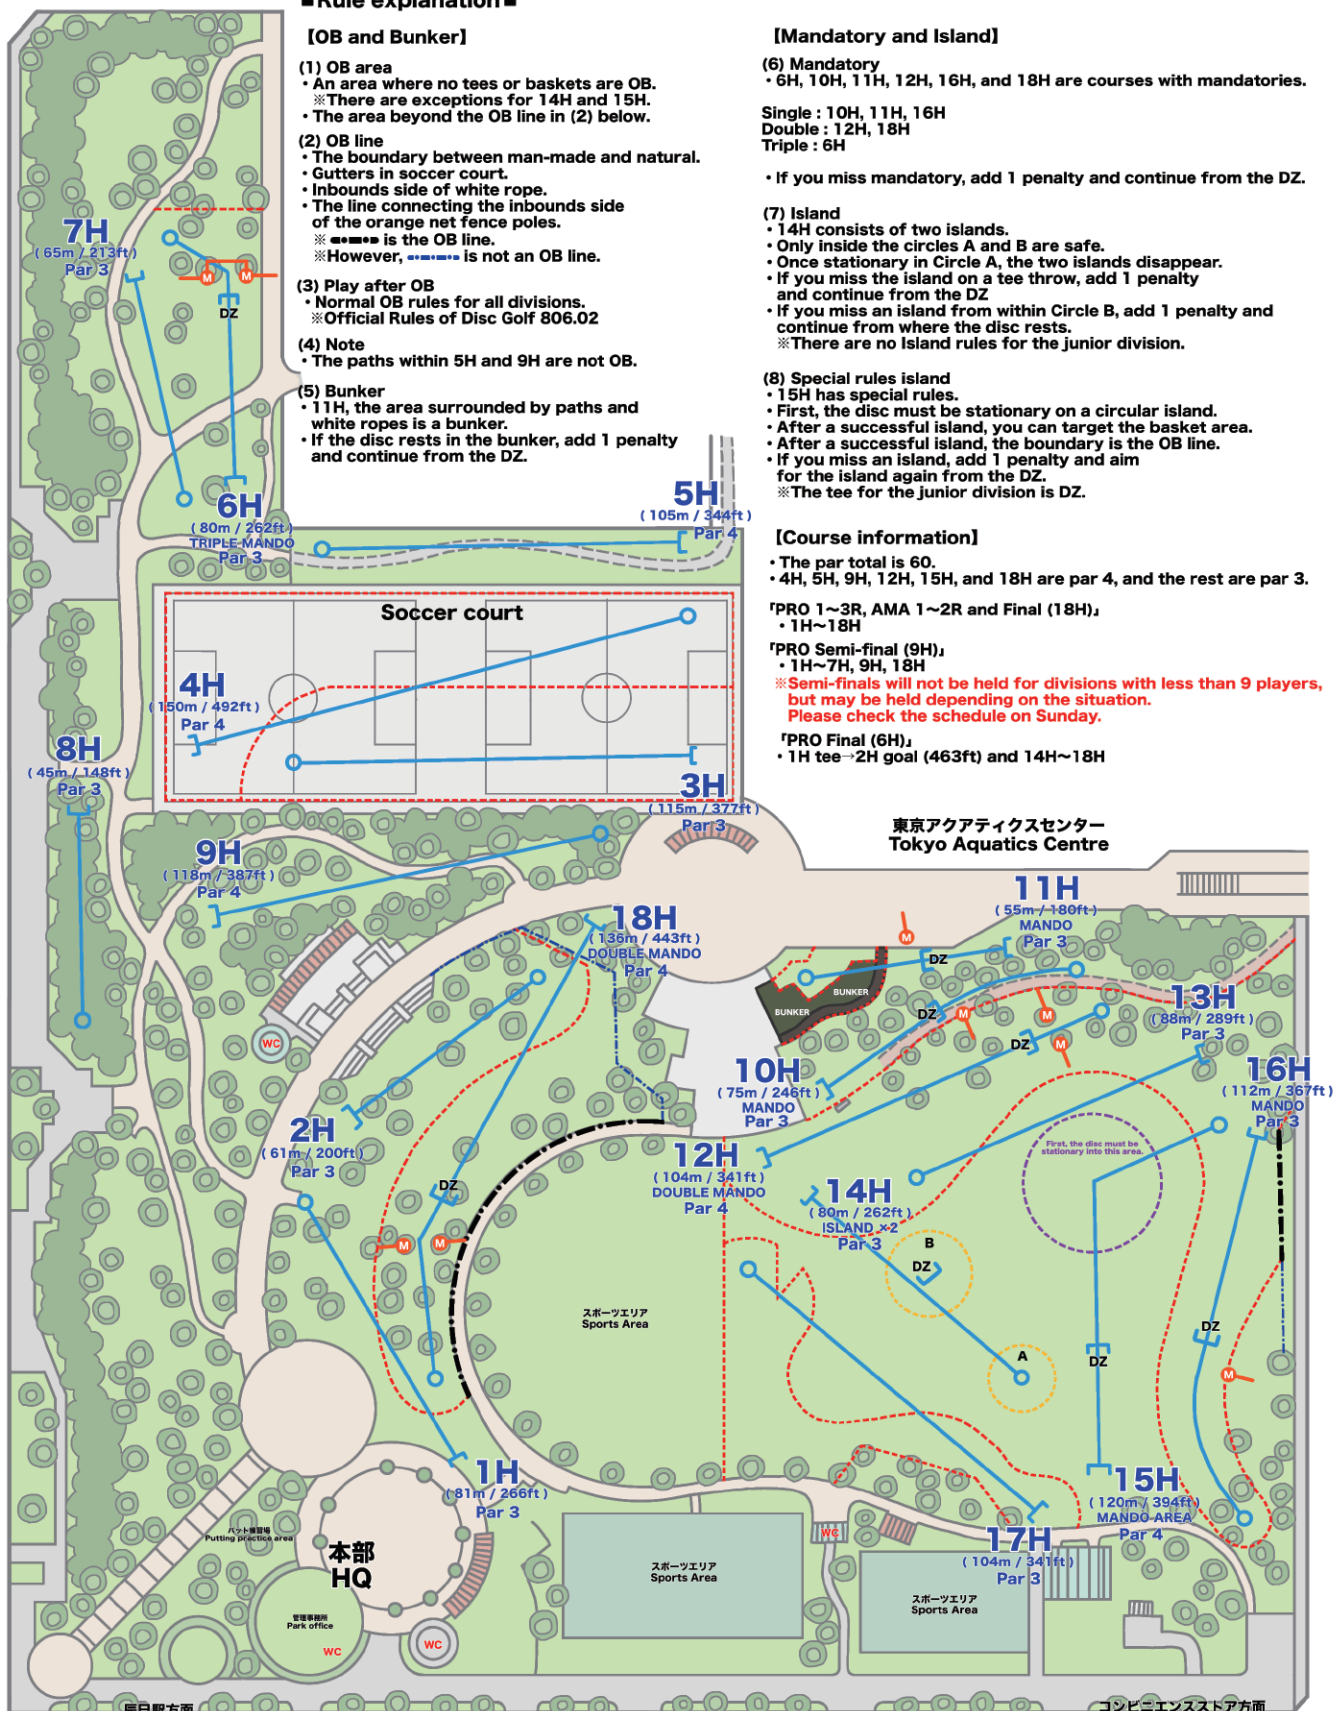

[Mandatory and Island]

- (6) Mandatory
  - 6H, 10H, 11H, 12H, 16H, and 18H are courses with mandatories.
  - Single : 10H, 11H, 16H
  - Double : 12H, 18H
  - Triple : 6H
  - If you miss mandatory, add 1 penalty and continue from the DZ.
- (7) Island
  - 14H consists of two islands.
  - Only inside the circles A and B are safe.
  - Once stationary in Circle A, the two islands disappear.
  - If you miss the island on a tee throw, add 1 penalty and continue from the DZ.
  - If you miss an island from within Circle B, add 1 penalty and continue from where the disc rests.
  - ※There are no Island rules for the junior division.

(8) Special rules island

- 15H has special rules.
- First, the disc must be stationary on a circular island.
- After a successful island, you can target the basket area.
- After a successful island, the boundary is the OB line.
- If you miss an island, add 1 penalty and aim for the island again from the DZ.
- ※The tee for the junior division is DZ.

[Course information]

- The par total is 60.
- 4H, 5H, 9H, 12H, 15H, and 18H are par 4, and the rest are par 3.
- PRO 1~3R, AMA 1~2R and Final (18H)
- 1H~18H
- PRO Semi-final (9H)
- 1H~7H, 9H, 18H
- ※Semi-finals will not be held for divisions with less than 9 players, but may be held depending on the situation. Please check the schedule on Sunday.
- PRO Final (6H)
- 1H tee → 2H goal (463ft) and 14H~18H

▽Tatsumi subway station direction.

▽Convenience store direction.